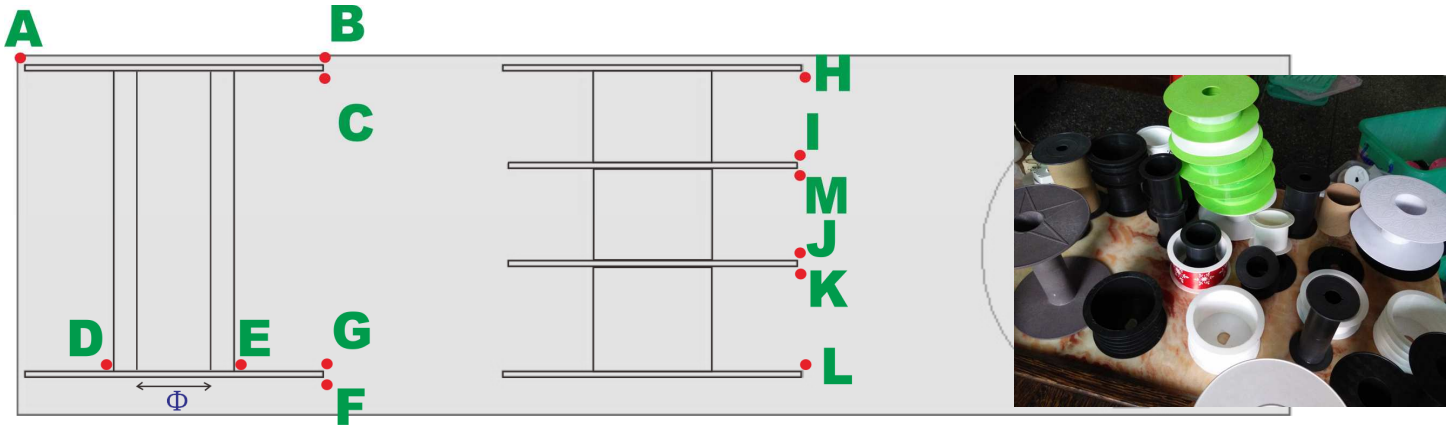

Huge different sizes & colors selection of plastic spool, made of PP material and durable. In fact, this spool is not only suitable for ribbon, but also can use for cable, wire, hose, tubing, chain, rope, and fabrics.

Our unique ribbon splitters are designed for separate ribbon into small pieces, what's more, we have a new design splitter with whole plastic that without blade, which is more safety for consumers.

All ribbon accessories have mould for mass injection molding production in house. OEM & ODM are welcome!

d for distance, Unit:mm, # for number of slot. Φ for diameter of interior hole

dis(A to B) (mm)	dis(B-C) (mm)	dis(D-E) (mm)	Φ dia of interior hole (mm)	dis(B to F) (mm)	# number of slots	dis(H to I) (multi-slot) (mm)	size of slots (mm)		
86.5	1	71.5	70	47.5	3		11.5	15.5	16.5
86	1	71	70	47	4	10.5			
86	1.2	71	69	35.5	2	16			
84	1	71	70	47	4	10.5			
87	1	72	70	47	4	10.5			
87	1	72	70	47	4	10.5			
86	1.5	70.5	69.5	35.5	2	16			
86	1	71	70	47	4	11			
87	1	72	70	47	4	10.5			
86	1	71.5	70	48	3		16	16	11.5
54	2	28.5	26	56.5	1	53			
86	1	71	69.5	42	3		6.5	10.5	20.5